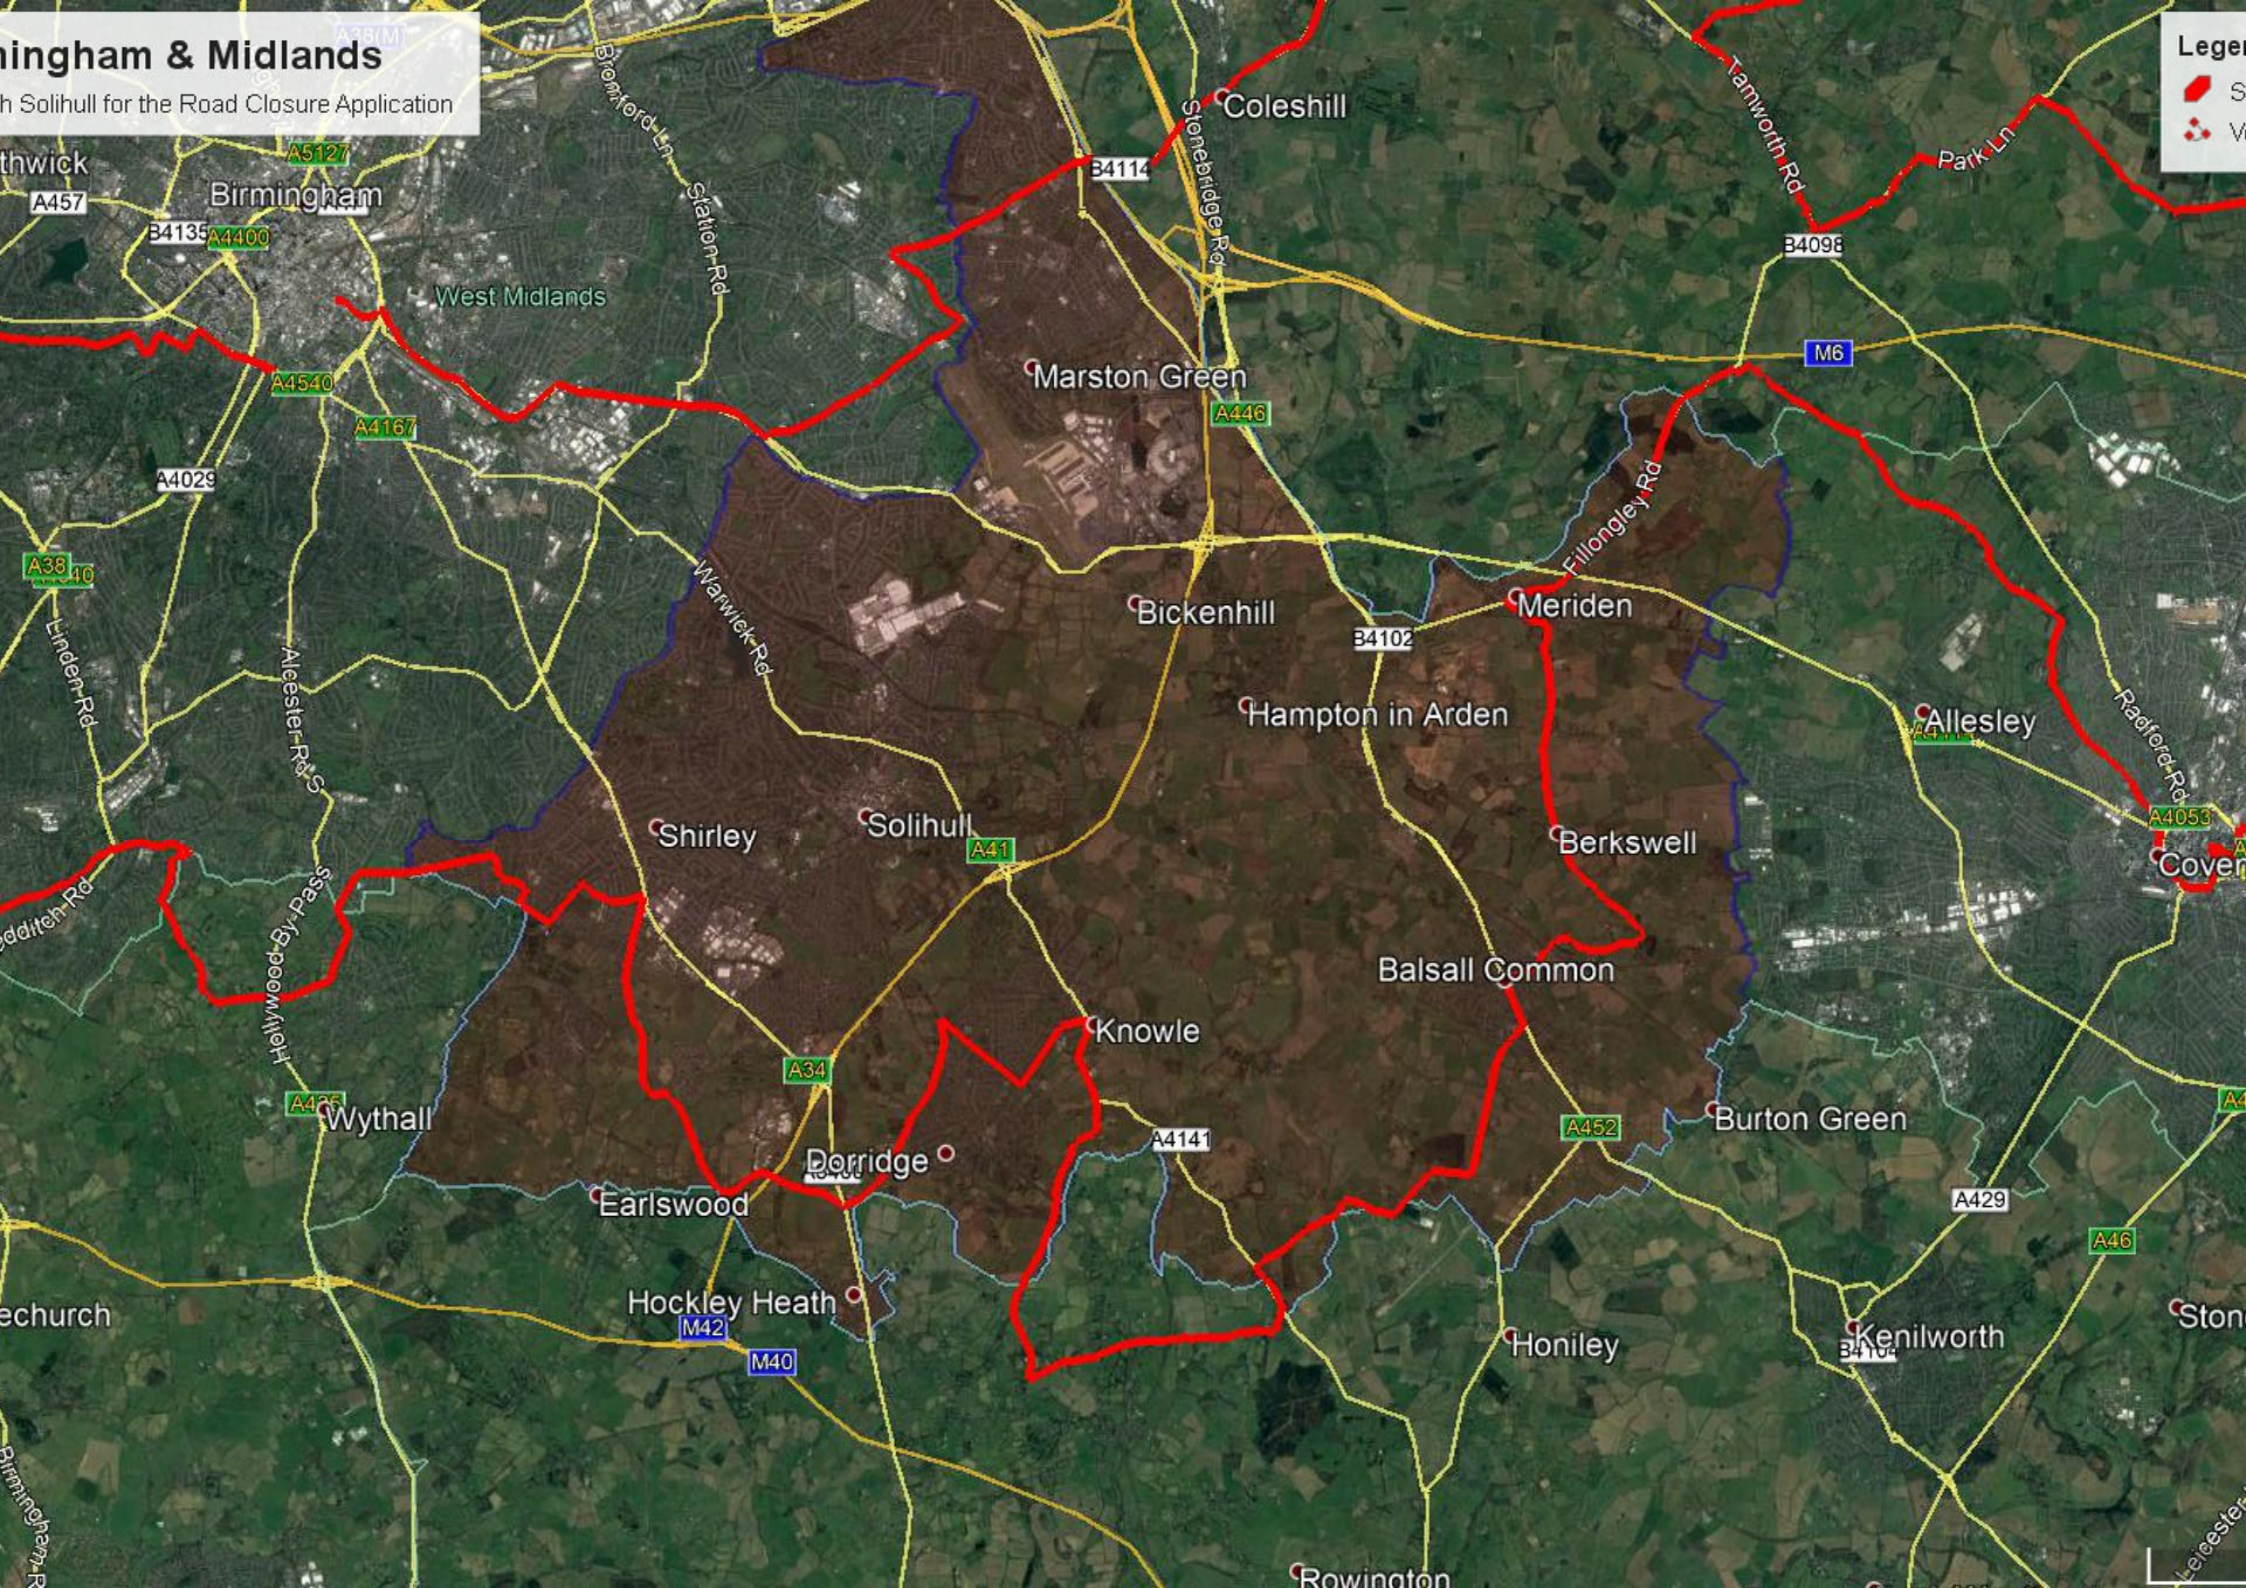

Birmingham & Midlands

with Solihull for the Road Closure Application

Legend

- Red outline: Road Closure Application Area
- Brown shading: Affected Area